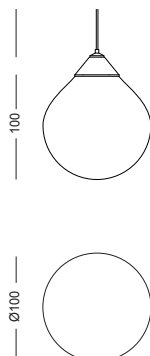

DIMENSIONS