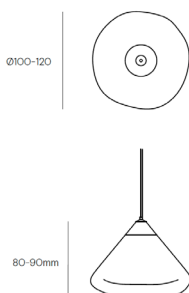

FLO ROUND PENDANT

Designed by Oliver Höglund & Ryan Roberts

TECHNICAL DATA

Application	Interior Use Only Low Voltage (under 12v)	Input Power	100-240VAC
Glass Colour	Clear	Output Power	4V DC Driver (350mA Constant Current) Supplied with Remote Driver
Lampholder Finish	Matte Black / Brass Finish / Steel Finish Matte White / Bronze	LED Wattage	1W - 350mA (Standard) / 2W (additional cost) Lifespan - 60,000+ Hours CRI>90
Ceiling Mount	Matte Black / Matte White	Lumen Output	150lm (1W) (Standard) / 300lm (2W)
Dimensions	Height: 80-90mm Width: 100-120mm	Colour Temperature	2700K / 3000K (Standard) / 4000K
Cord	Steel / Black / White Cable 1500mm (Standard) Longer lengths on request	Dimming	Triac-Dimmable (Standard) Optional: DALI (additional cost) Please contact for alternative dimming options
Weight	0.6 - 0.8kg	Mounting	110mm ceiling plate (50mm cut out) Custom designed ceiling plate on request
Warranty	24 Months / 2 Years		
Certification	AU/NZ AS/NZS 60598.1, 60598.2.1 EU EN 60598.1, 60598.2.1 US/CAN ETL/UL 1598, CSA C22.2#250.0		

DIMENSIONS

MOUNTING